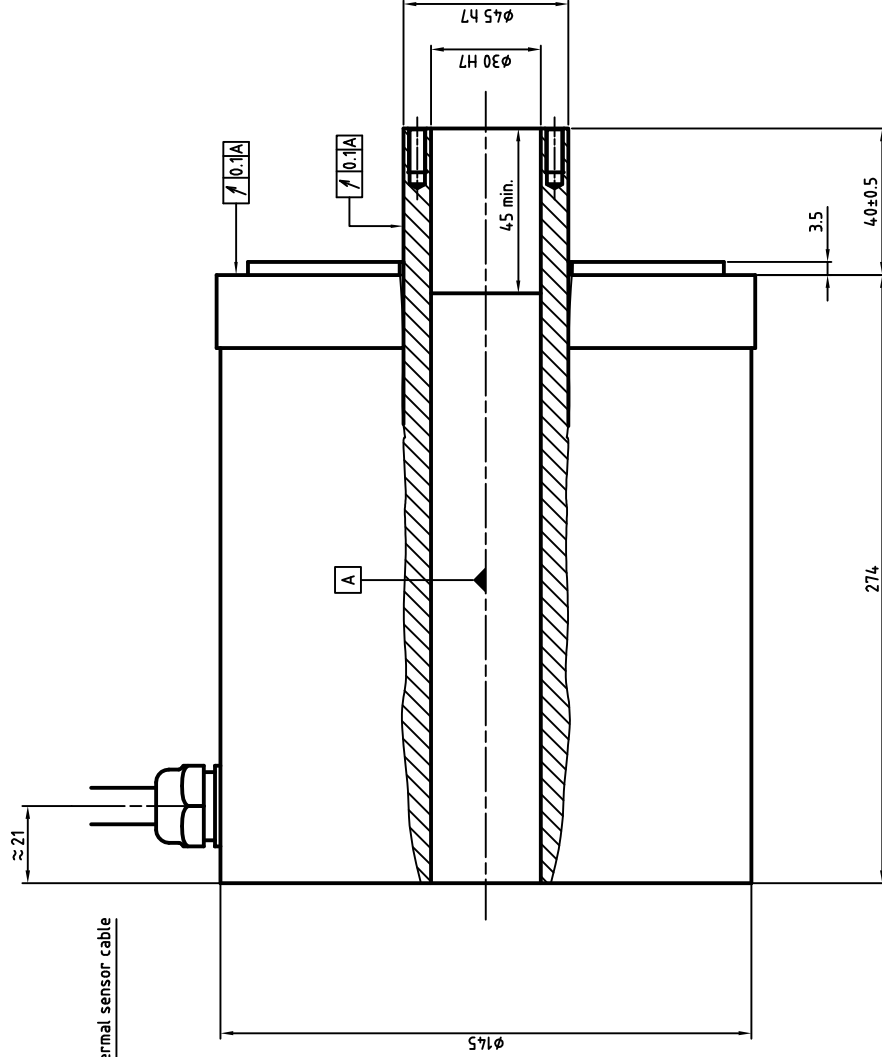

Power cable diameter and section depends on rated current

- U : Phase 1
- V : Phase 2
- W : Phase 3
- Green/Yellow : Ground

ENCODER SIGNAL COLORS	
Wires colors	ERN180 ECN113
White	0V Up
Brown	Up 0V
Green	A+ A+
Yellow	A- A-
Pink	B- B-
Grey	B+ B+
Blue	R+ DATA+
Red	R- DATA-
Black	Thermal CLOCK+
Violet	Thermal CLOCK-
Grey/Pink	N/A Thermal
Red/Blue	N/A Thermal