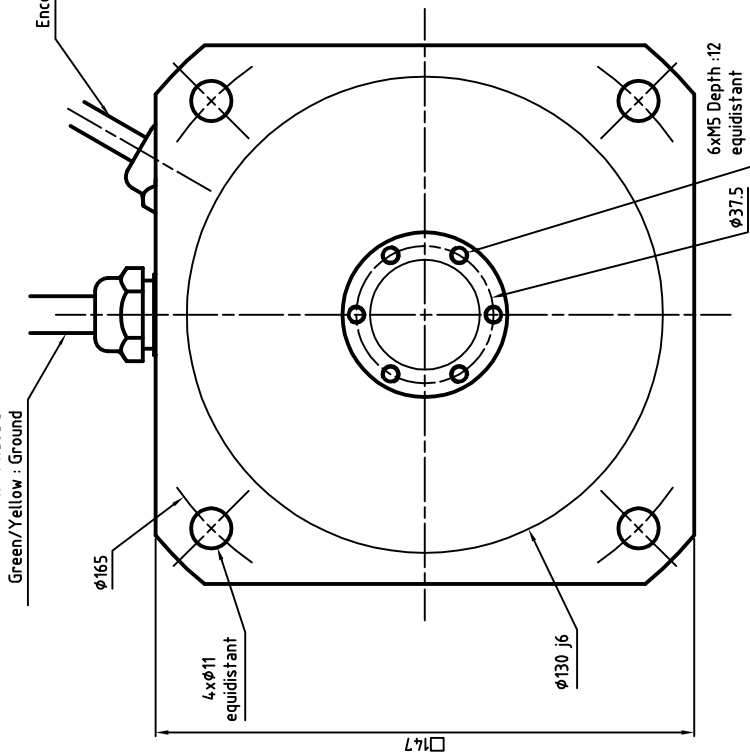

Power cable diameter and section depends on rated current

- U : Phase 1
- V : Phase 2
- W : Phase 3
- Green/Yellow : Ground

ENCODER SIGNAL COLORS	
Wires colors	ERN180 ECN113
White	0V Up
Brown	Up 0V
Green	A+ A+
Yellow	A- A-
Pink	B- B-
Grey	B+ B+
Blue	R+ DATA+
Red	R- DATA-
Black	Thermal CLOCK+
Violet	Thermal CLOCK-
Grey/Pink	N/A Thermal
Red/Blue	N/A Thermal